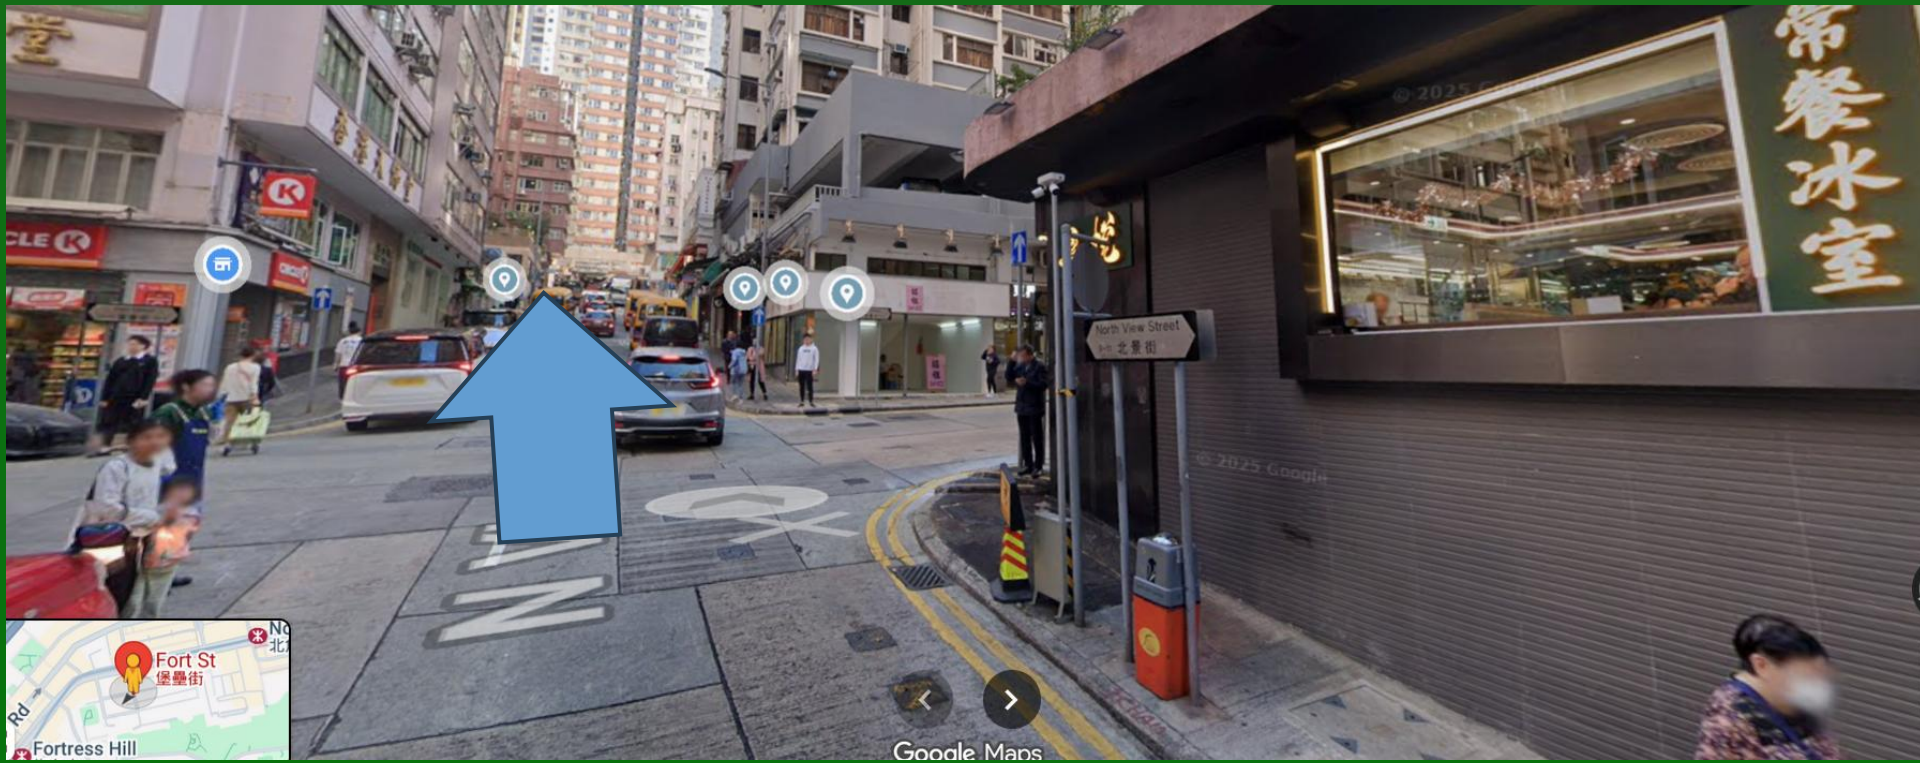

North View Street
9-11 北景街

am 上午 8-10
pm 下午 5-7

由北角往炮台山方向，到達北景街
From North Point towards Fortress Hill,
arrive at North King Street

由炮台山往北角方向，
到達北景街

From Fortress Hill
towards North Point,
arrive at North King
Street