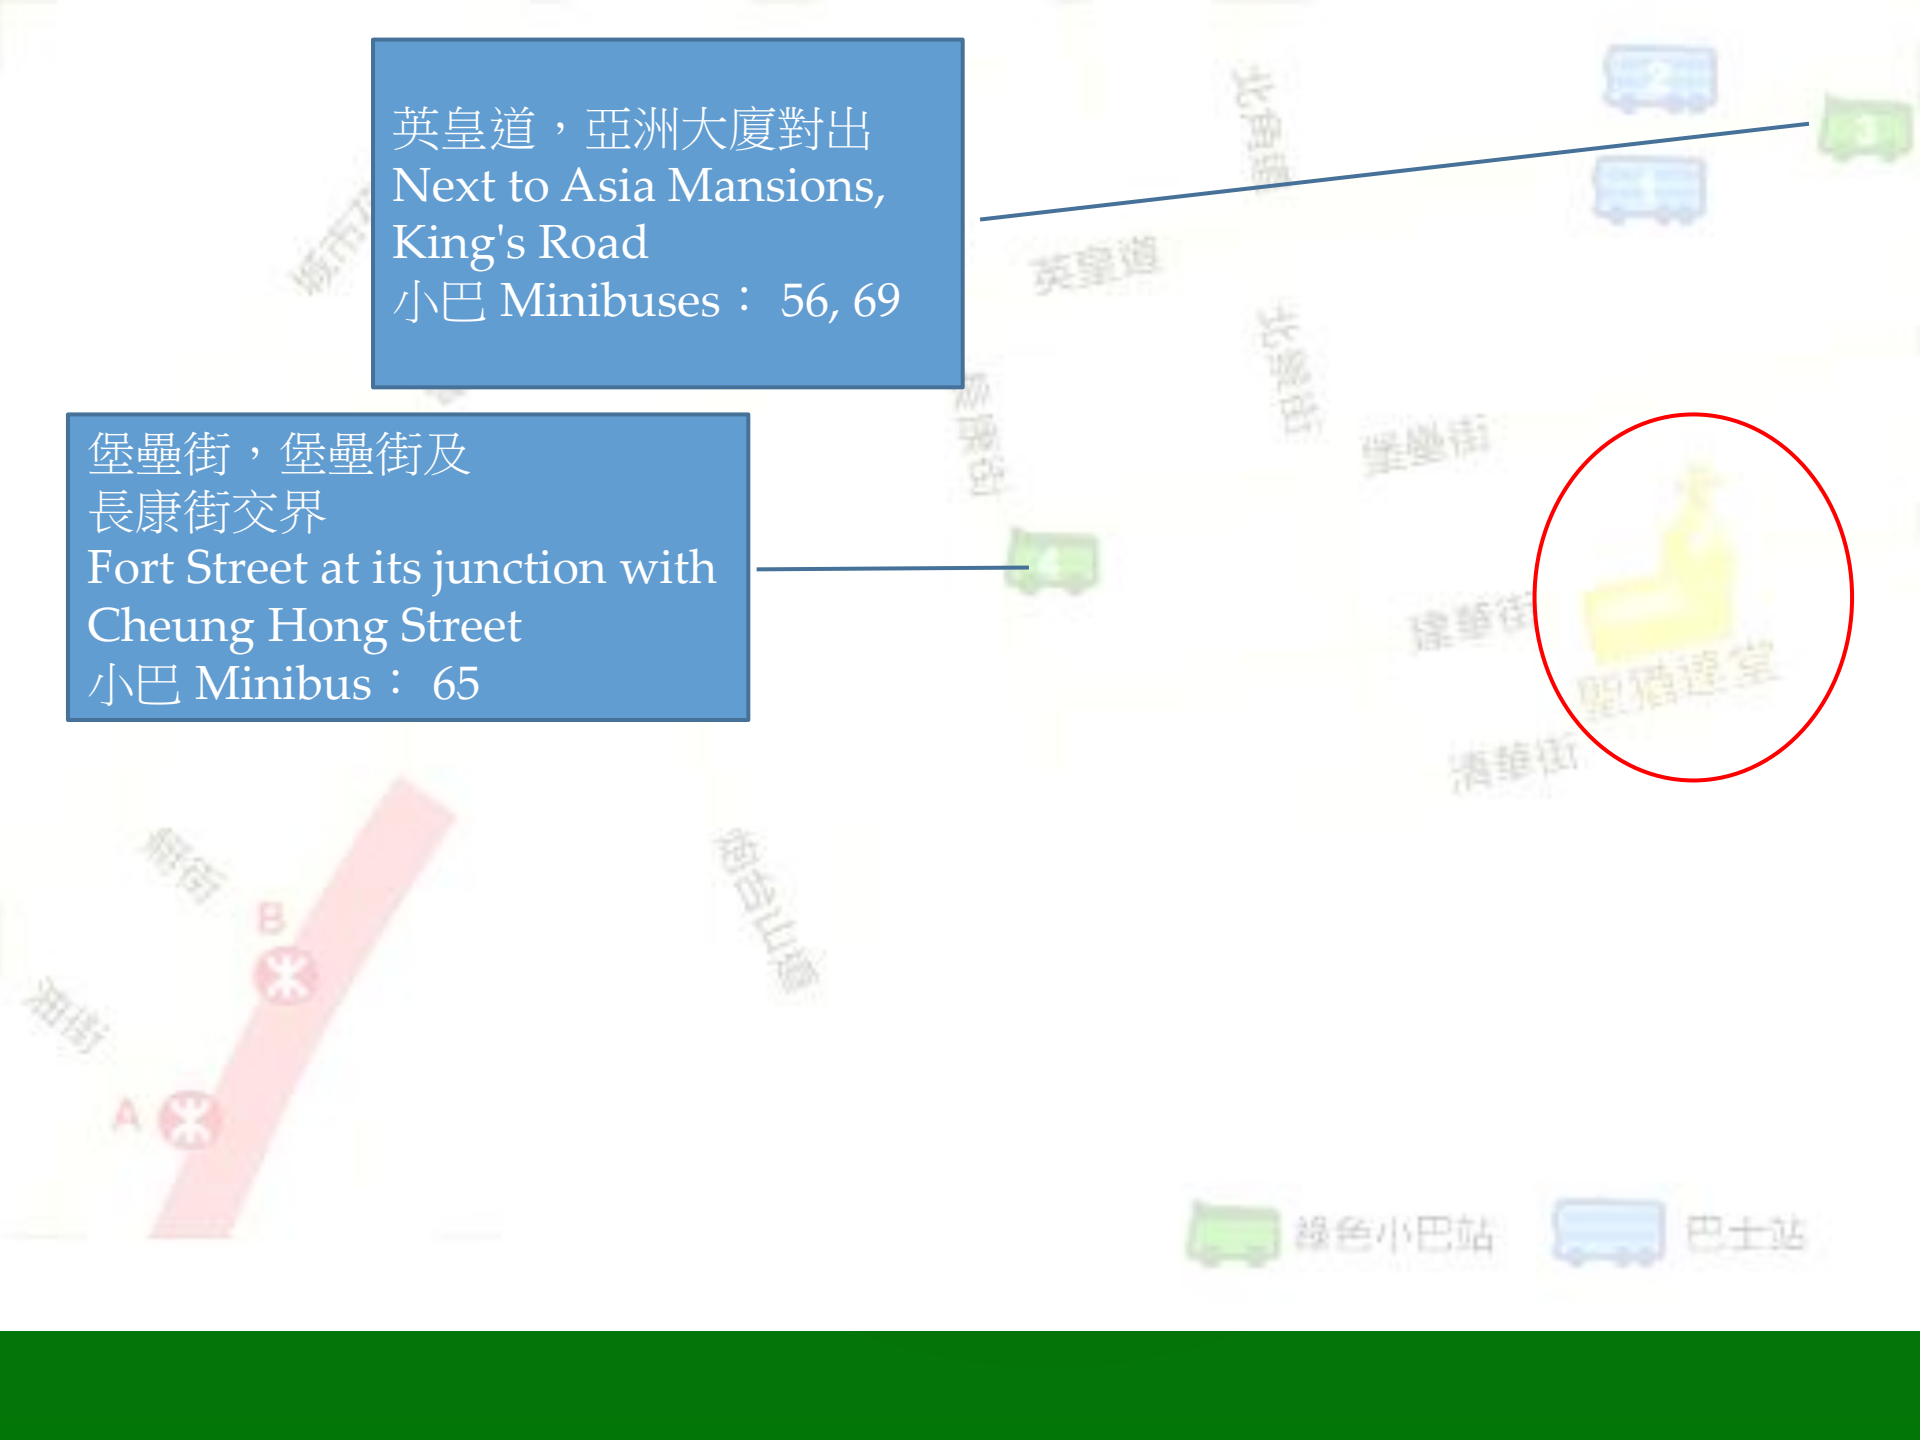

巴士 Buses : 2, 2A, 8H, 8X, 10, 18, 18P,
23, 27, 38, 42, 63, 65, 77, 81, 99, 102, 106,
112, 116

英皇道，美麗閣對出

Next to Mary Court, King's Road

巴士 Buses : 8H, 27, 38, 41A, 42, 42C,
63, 65, 77, 81, 81A, 85, 85A, 99,
307P, 601, 619, 619X, 671, 678, 679, 680,
680B, 680P, 690, A11

綠色小巴士站

巴士站

英皇道，亞洲大廈對出
Next to Asia Mansions,
King's Road
小巴 Minibuses : 56, 69

堡壘街，堡壘街及
長康街交界
Fort Street at its junction with
Cheung Hong Street
小巴 Minibus : 65

綠色小巴站 巴士站

英皇道，美麗閣對出

Next to Mary Court, King's Road

巴士 Buses : 8H,27, 38, 41A, 42,42C, 63, 65, 77, 81, 81A, 85,85A,99, 307P,601, 619,619X 671, 678,679,680, 680B, 680P,690,A11

英皇道，上潤中心對出

Next to Max Share Centre, King's Road

巴士 Buses : 2, 2A, 8H,8X, 10, 18,18P, 23, 27, 38, 42, 63, 65, 77, 81, 99, 102, 106, 112, 116

英皇道，亞洲大廈對出

Next to Asia Mansions, King's Road

小巴 Minibuses : 56, 69

堡壘街，堡壘街及
長康街交界

Fort Street at its junction with Cheung Hong Street

小巴 Minibus : 65

北角站B1出口到聖堂
North Point Station Exit B1 to Church

炮台山站B出口到聖堂
Fortress Hill Station Exit B to Church