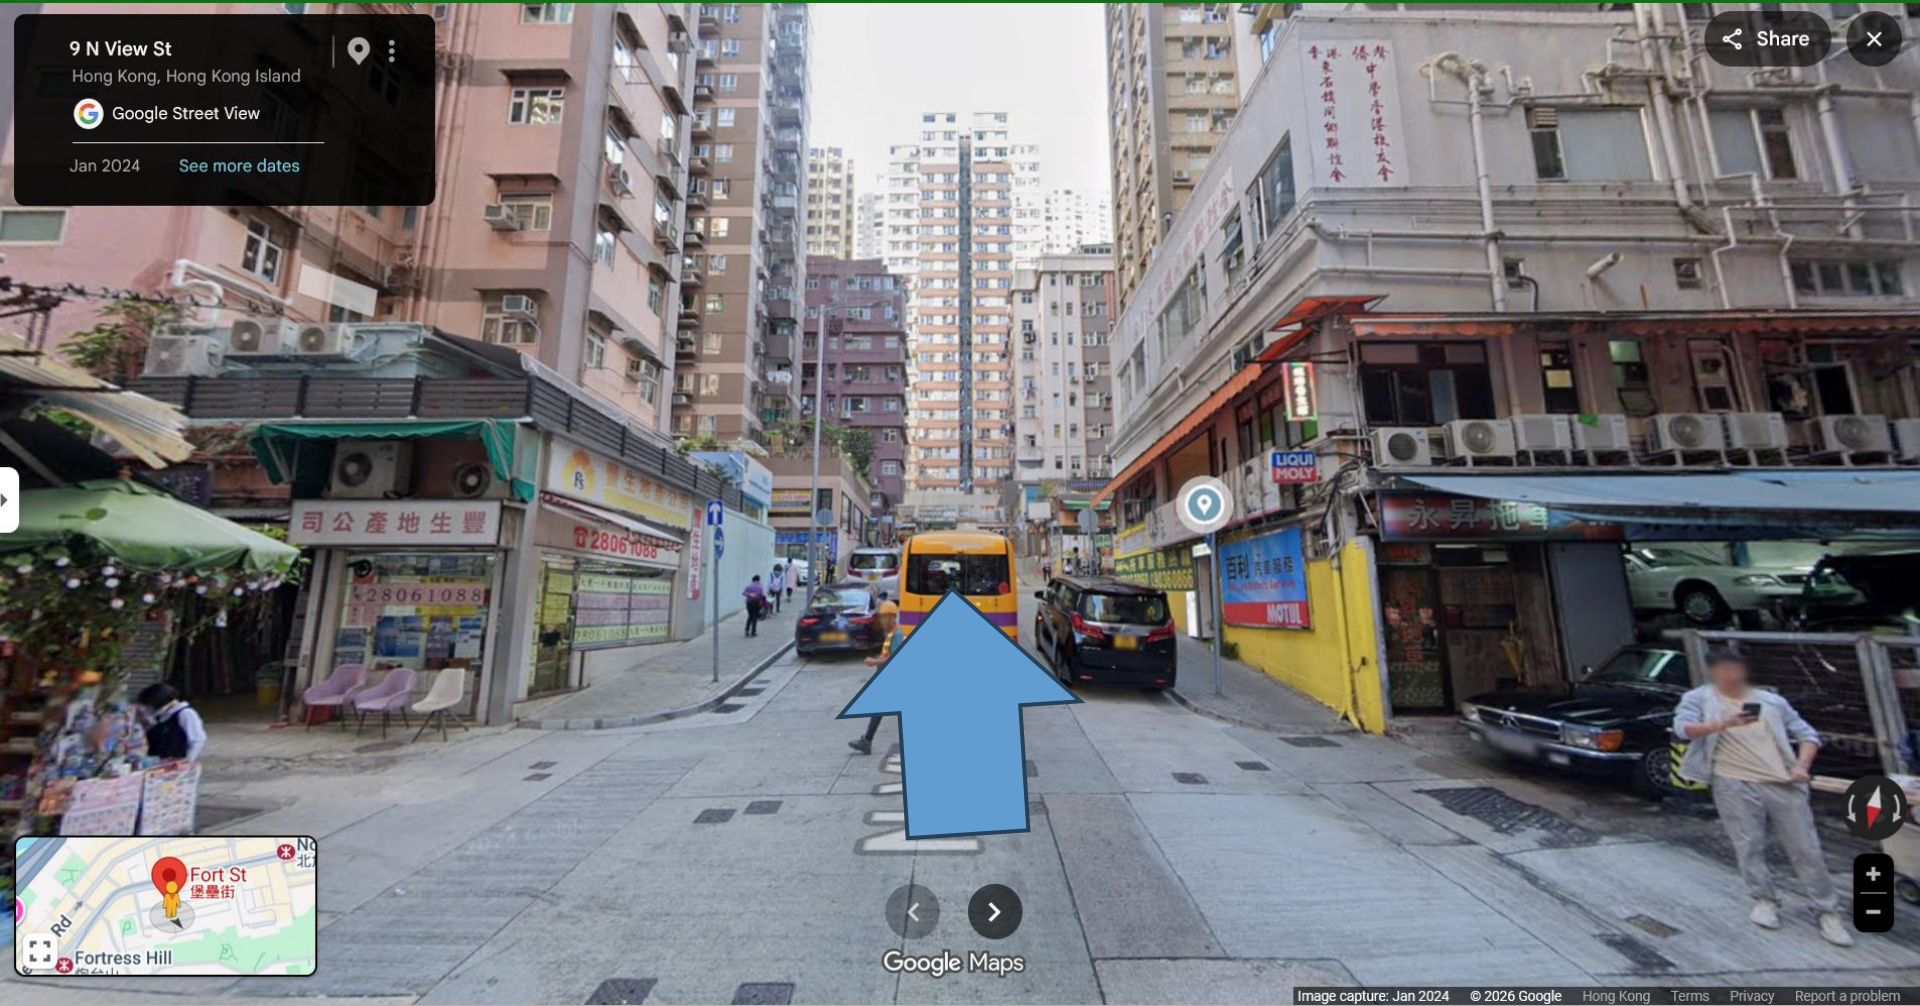

North View Street
9-11 北景街

am 上午 8-10
pm 下午 5-7

由北角往炮台山方向，到達北景街
From North Point towards Fortress Hill,
arrive at North King Street

由炮台山往北角方向，
到達北景街

From Fortress Hill
towards North Point,
arrive at North King
Street

9 N View St

Hong Kong, Hong Kong Island

Google Street View

Jan 2024

See more dates

Share

X

7 N View St
Hong Kong, Hong Kong Island
Google Street View
Jan 2024 See more dates

Share X

< >

Google Maps

Image capture: Jan 2024 © 2026 Google Hong Kong Terms Privacy Report a problem